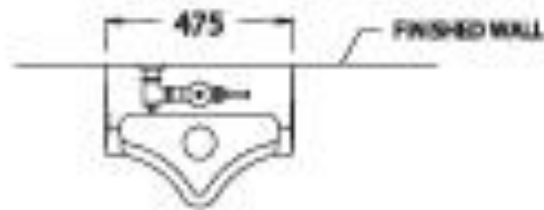

COTTO[®]

C303 SANTANA

Large size wall hung urinal with built-in-trap.

WATER
SUPPLY

FINISHED FLOOR