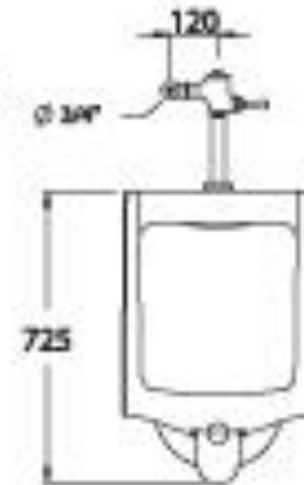

COTTO[®]

C303 SANTANA

Large size wall hung urinal with built-in-trap.

WATER
SUPPLY

FINISHED FLOOR